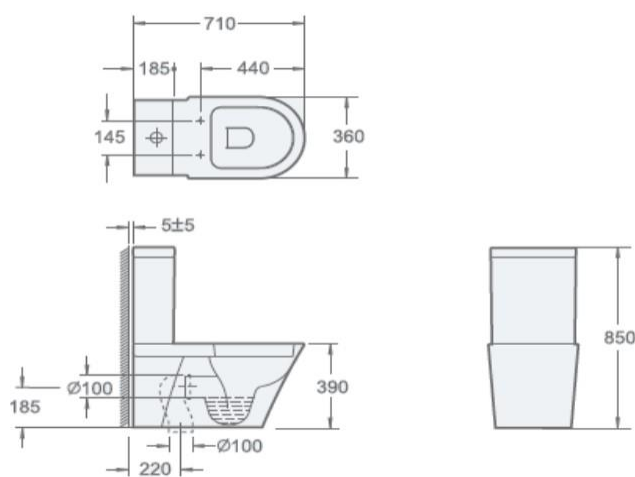

Product Code

INSWA002N

Instinct - INSWA002N Wave Close Coupled WC Cistern - to suit INSWA001 in White 0 0 (185 x 360 x 460)

Category:	Toilets	Weight	16.50 KG	Range	Wave
Guarantee:	Sanitaryware		25 Years	Instinct Code	INSWA002N
	Cistern Fittings		3 Years	Colour:	White
	Seats		1 Year	EAN CODE	5056143407669

Dimensions are in Millimetres except thread sizes which are BSP imperial

Features:

4/6L Dual Flushing Cistern Fittings
Water saving 4 and 2.6 litre economy flush capability
Includes WRAS approved fittings